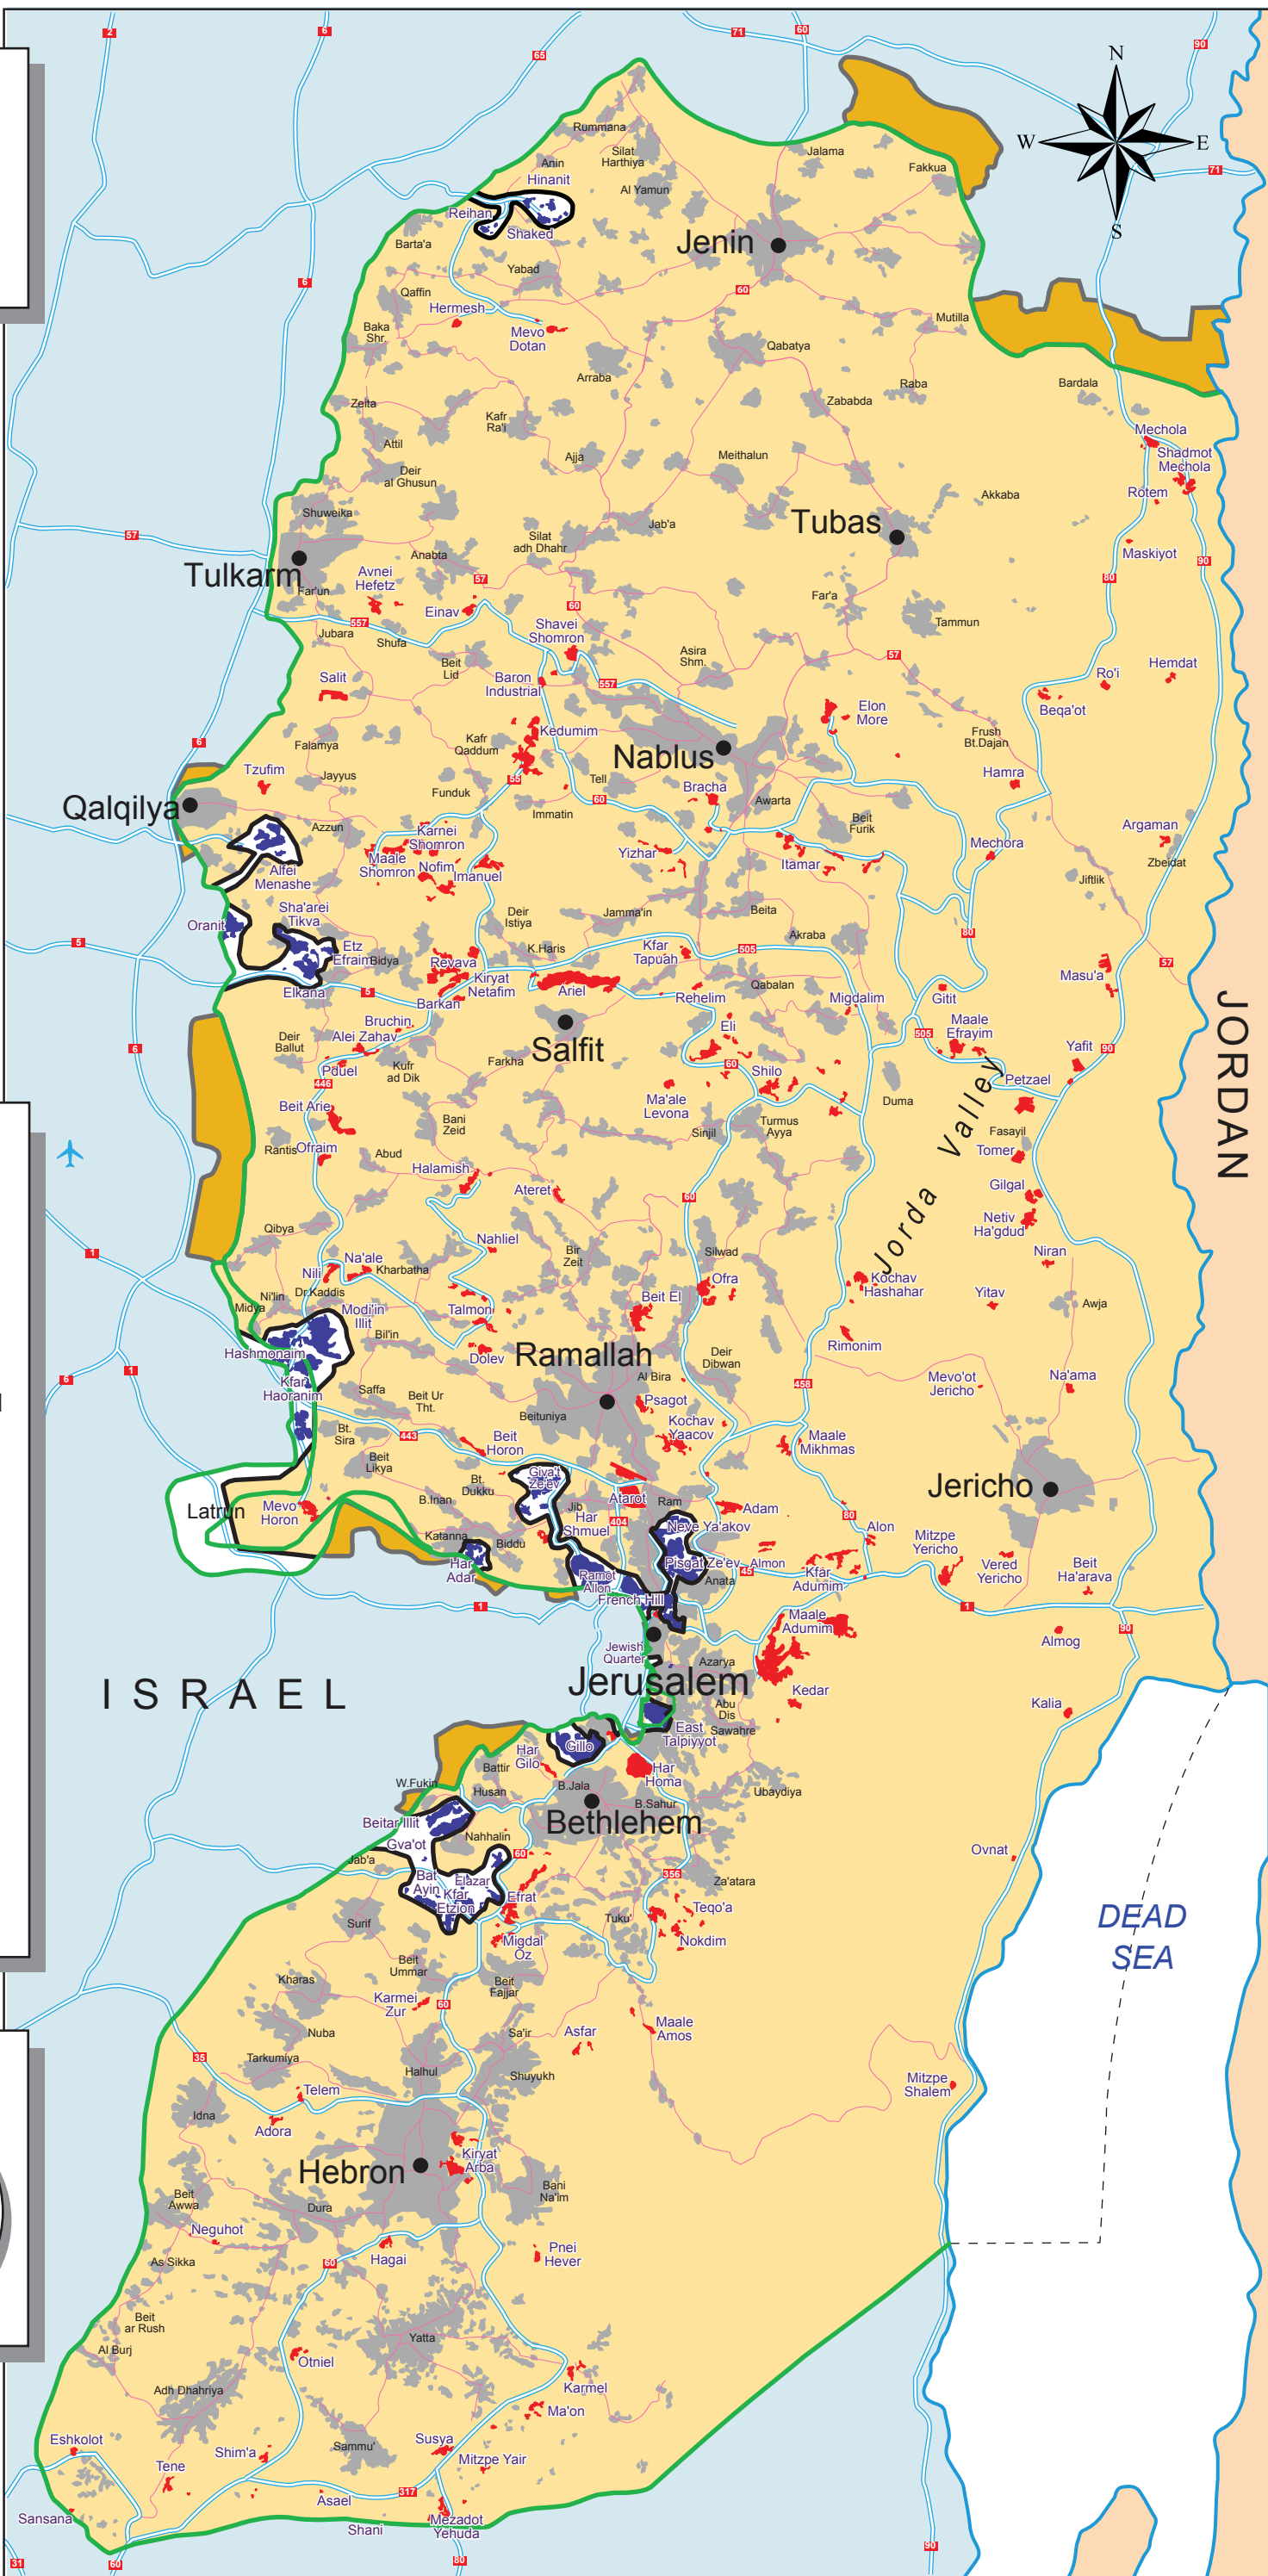

**113 km² ~ 2.0%
of West Bank**

LEGEND

-  1967 Boundary ("Green Line")
-  Palestinian built-up area
-  Israeli settlement to be evacuated
-  Israeli settler / Bypass road
-  Palestinian road
-  Possible area to be swapped from Palestine to Israel
-  Possible area to be swapped from Israel to Palestine

Settler Evacuation

-  160,000 evacuated settlers
-  310,000 settlers NOT evacuated